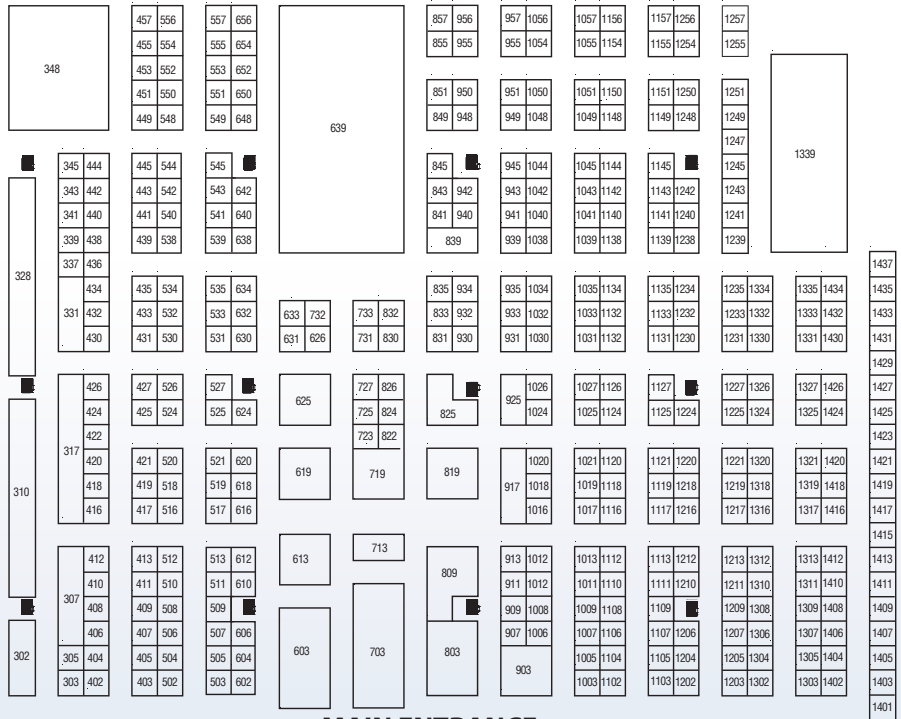

Plan to make a purchase at the Home Show

40%

Attend other Home Shows

\$317,647

Average value of the attendee's home

\$115,882

Average household income of attendees

MAIN ENTRANCE
cthomeshow.com